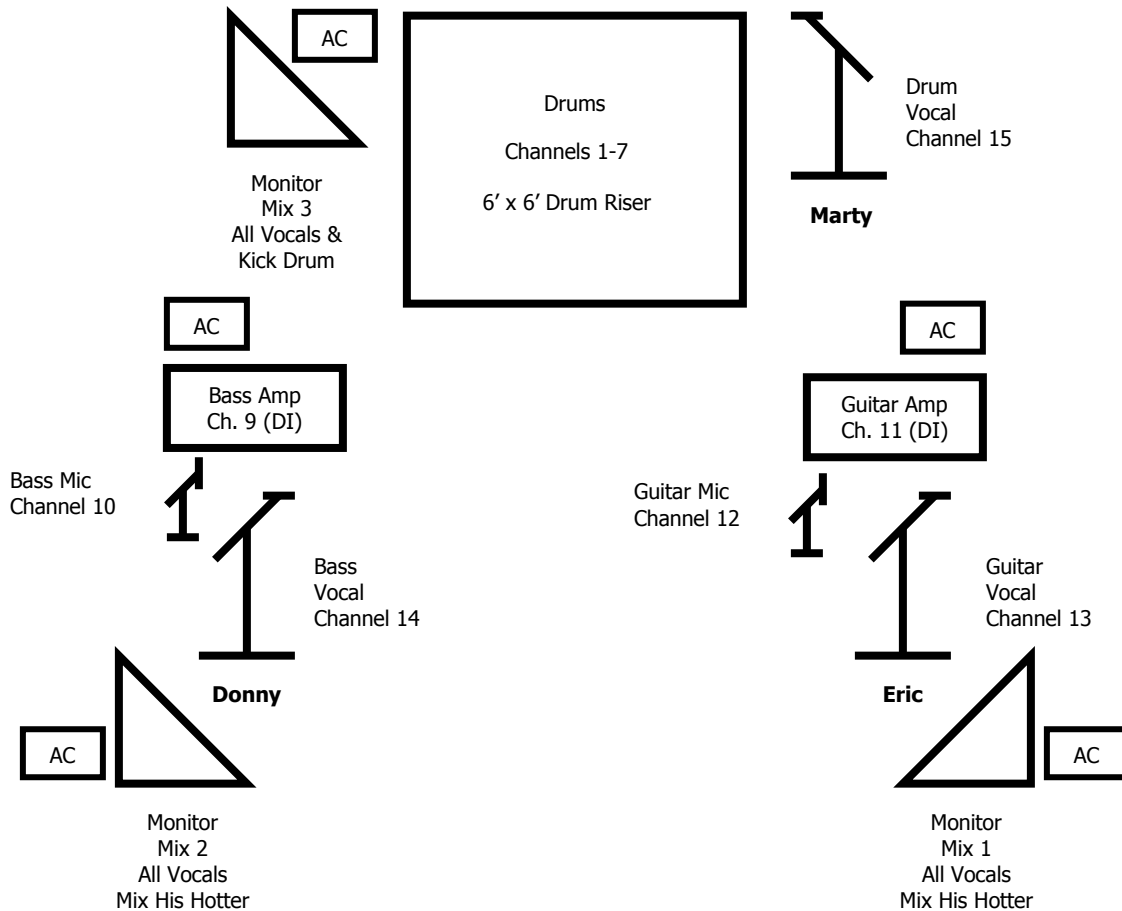

Stage Plot / Input List

Jan.1, 2011

Shinebox

Shinebox Input List

- | | | | |
|------|--------------------------|-------|------------------------------------|
| Ch.1 | Kick Drum (AKG D 112) | Ch.9 | Bass (DI) |
| Ch.2 | Snare Drum (Shure SM 57) | Ch.10 | Bass Mic (AKG D 112) |
| Ch.3 | Hi-Hat (CAD 417) | Ch.11 | Guitar (DI) |
| Ch.4 | Tom 1 (EV 408) | Ch.12 | Guitar Mic (Sennheiser 609) |
| Ch.5 | Tom 2 (EV 408) | Ch.13 | Guitar Vocal - Eric (AKG D3700) |
| Ch.6 | Overhead Right (CAD 417) | Ch.14 | Bass Vocal - Donny (Shure BETA 57) |
| Ch.7 | Overhead Left (CAD 417) | Ch.15 | Drum Vocal - Marty (Shure SM 57) |
| Ch.8 | Open | Ch.16 | Open |